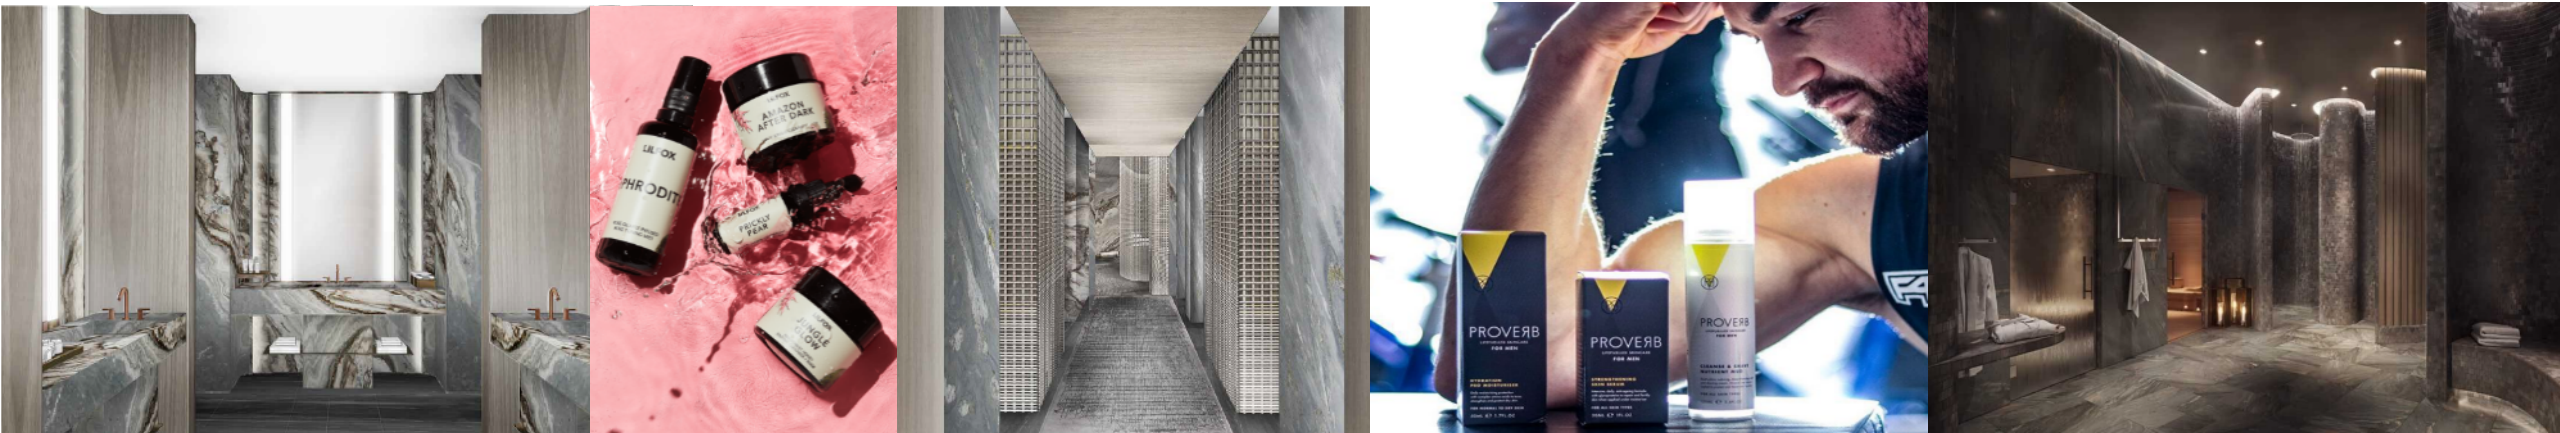

Fairmont Century Plaza Constellation Junior Ballroom

**WELLNESS**

---

*Fairmont*  
CENTURY PLAZA

- SAUNA
- STEAM
- HAMMAM
- SOLARIUM
- SALT ROOM

# FAIRMONT SPA CENTURY PLAZA

- 14,000 SQ. FT.
- 9 TREATMENT ROOMS
- 2 DOUBLE SUITES
- 24 HOUR FITNESS
- EXPERIENTIAL SHOWER

**BALANCE | INSPIRATION | BELONGING**

**LIVING**  
at the intersection of arts, entertainment & culture