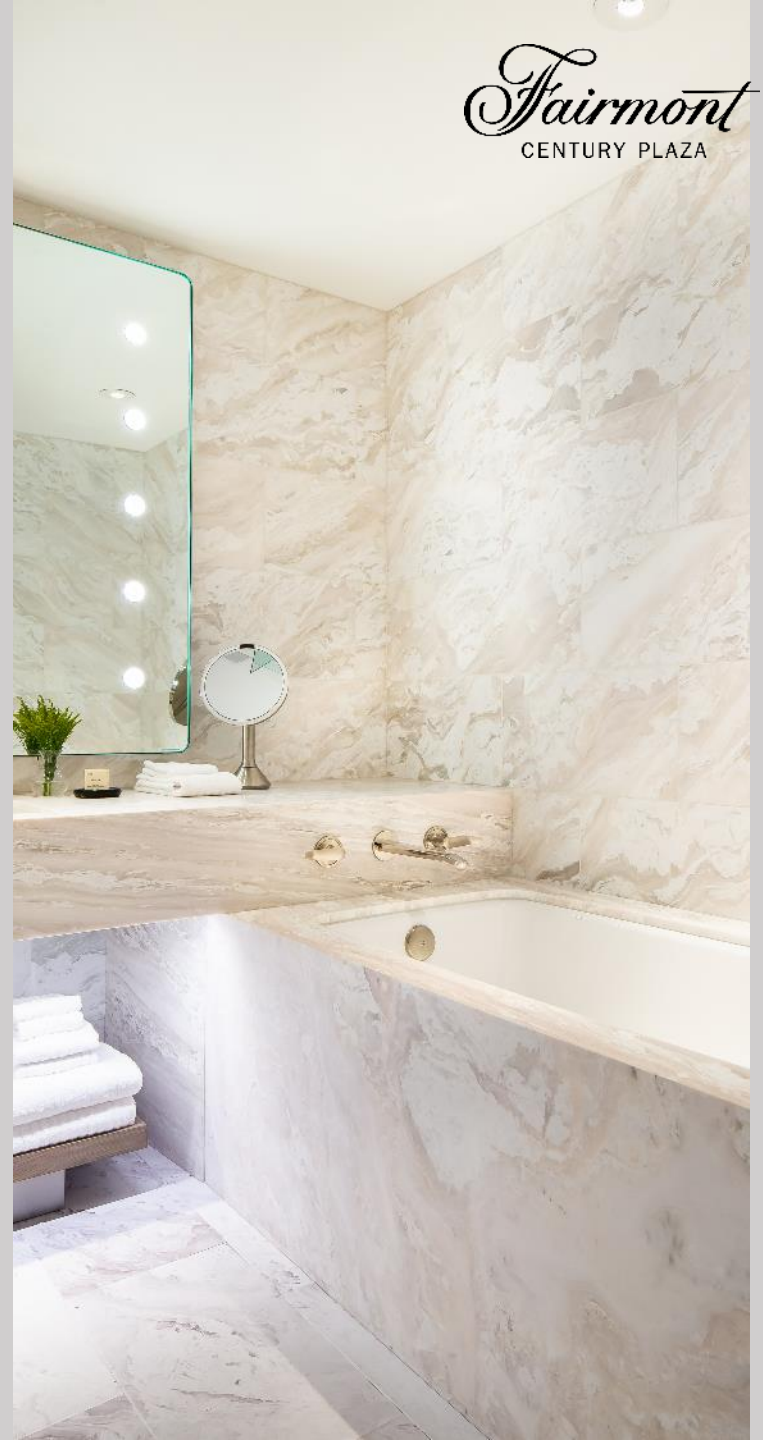

Westfield Century City Mall

**A STAR IS REBORN**

---

*Fairmont*  
CENTURY PLAZA

Fairmont Century Plaza Lobby

Fairmont Century Plaza Guest Room

Fairmont Century Plaza Guest Room

**EAT YOUR HEART OUT**

# FAIRMONT SPA CENTURY PLAZA

- 14,000 SQ. FT.
- 9 TREATMENT ROOMS
- 2 DOUBLE SUITES
- 24 HOUR FITNESS
- EXPERIENTIAL SHOWER

**BALANCE | INSPIRATION | BELONGING**

**LIVING**  
at the intersection of arts, entertainment & culture