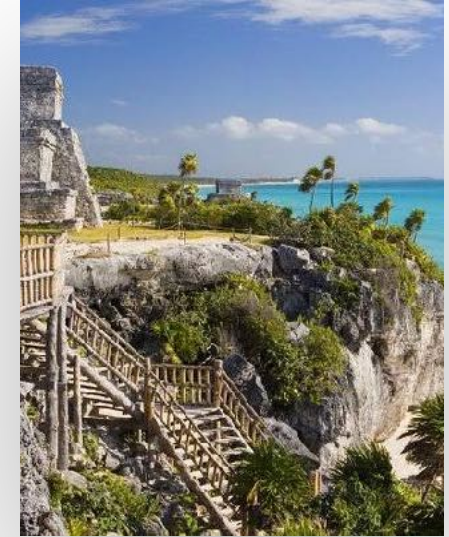

DESTINATION

Riviera Maya and Cancun offer a wide range of intriguing and enjoyable activities.