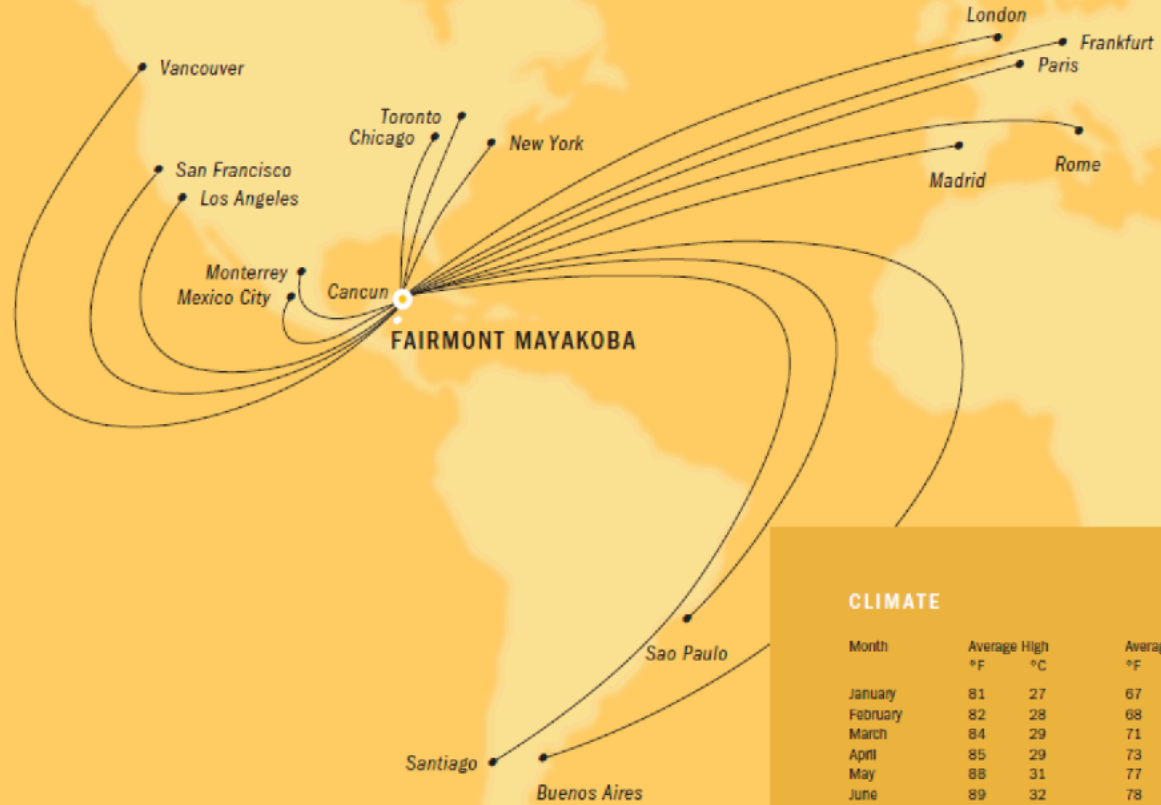

Fairmont

MAYAKOBA

Fairmont

MAYAKOBA

Where Discovery Comes Naturally

HOLA WELCOME

The luxury AAA-5 Diamond and Rainforest Certified Fairmont Mayakoba Riviera Maya resort is located in a private gated resort community, within 240 acres of tropical forest intersected by crystal clear waterways and surrounded by a pristine Caribbean shoreline, 40 miles south of Cancun, near the town of Playa del Carmen.

DESTINATION

VIDEO

OVERVIEW

Designed around a network of crystal clear waterways, the AAA-5 Diamond Fairmont Mayakoba Riviera Maya resort encompasses 45 acres within a master-planned luxury community. Fairmont Mayakoba offers 27,710 sq. ft. of indoor function space and two outdoor event lawns, one measuring 7,396 sq. ft. and the other 13,000 sq. ft. and 401 luxurious rooms and suites.

MAYAKOBA

Location within the private gated Mayakoba community, set down in the middle of a tropical jungle on a white sand Caribbean beach (newly restored !)

ATLANTA	2.4	HOUSTON	2.1	MONTERREY	2.2	SANTIAGO	8.5
BOSTON	4.5	LONDON	11	MONTREAL	4.5	SAO PAULO	10.5
BUENOS AIRES	9	LOS ANGELES	4.4	NEW YORK	4.2	SEATTLE	5.5
CHARLOTTE	2.5	MADRID	11	PARIS	11	ST. LOUIS	3.1
CHICAGO	3.3	MEXICO CITY	2.1	PHILADELPHIA	4.5	TORONTO	4.2
DALLAS	2.5	MIAMI	1.5	ROME	12.3	VANCOUVER	6
FRANKFURT	12.1	MINNEAPOLIS	4.5	SAN FRANCISCO	5.2		