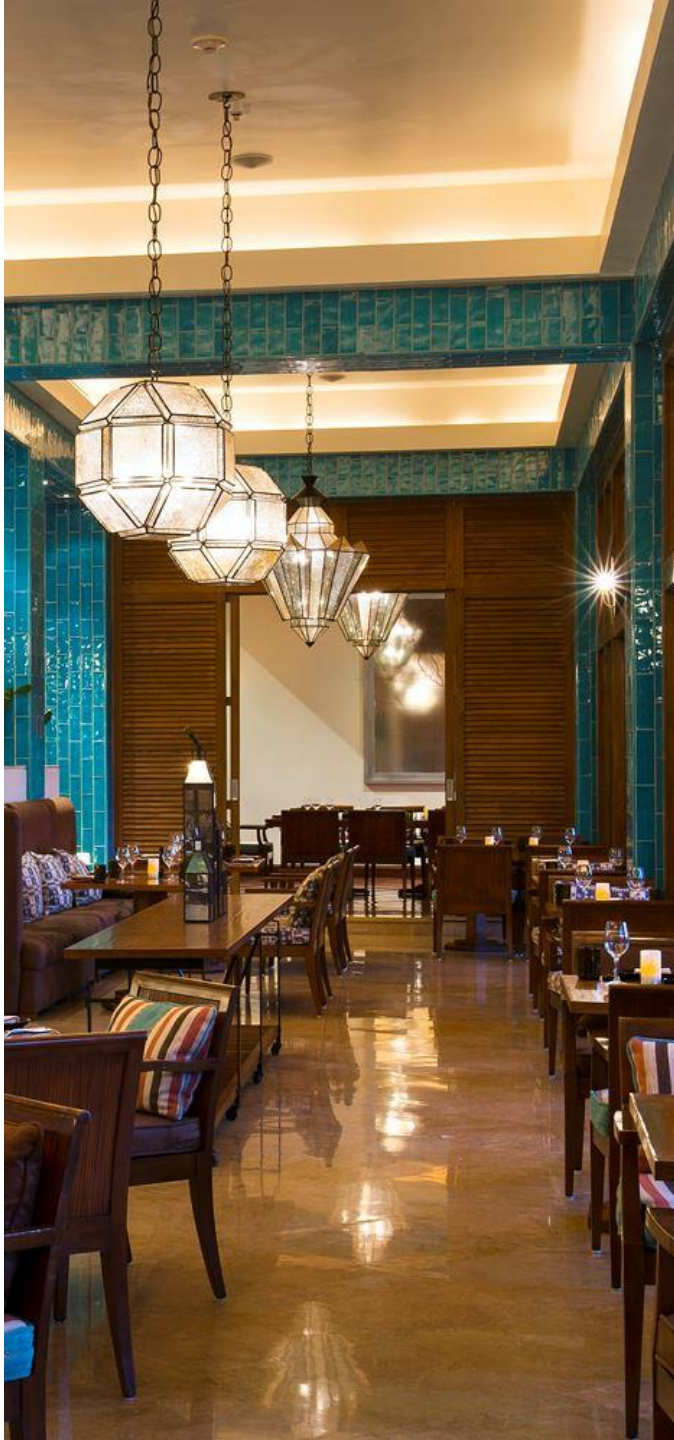

Bar & Korean BBQ

Cocktails:

11:00 am – 5:00 pm

Dinner:

6:00 pm – 11:00 pm

E
L
P
U
E
R
T
O

EL PUERTO

Avant-garde Latin-Asian cuisine, from dim sum to antojitos. Sake & tequila bar with casual-elegant ambiance. Serves dinner only.