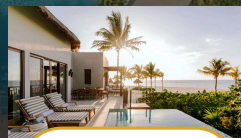

Fairmont Mayakoba

401 Luxurious Rooms, Dining and premium beverage service at 3 Restaurants, 4 Bars, Spa, Beach Activities, Boutique and convenience store, exclusive Van Dutch Yacht, PGA El Camaleón Golf Course

LOCATION

ROOMS

F&B

ACTIVITIES

SPA

GOLF

GROUPS

ALL IN

DESTINATION

VIDEO

OVERVIEW

Designed around a network of crystal clear waterways, the AAA-5 Diamond Fairmont Mayakoba Riviera Maya resort encompasses 45 acres within a master-planned luxury community. Fairmont Mayakoba offers 27,710 sq. ft. of indoor function space and two outdoor event lawns, one measuring 7,396 sq. ft. and the other 13,000 sq. ft. and 401 luxurious rooms and suites.