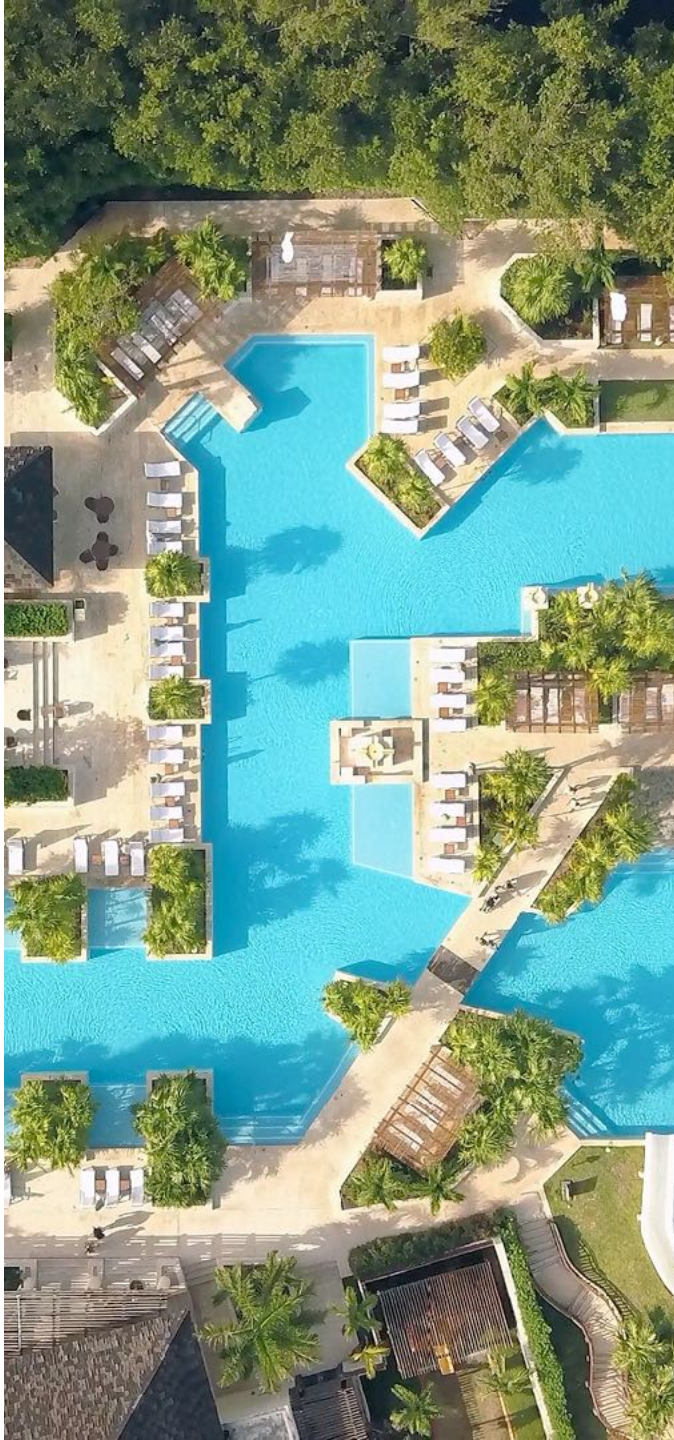

C
A
F
É

M
A
Y
A

CAFÉ MAYA

Gourmet coffee shop and light bites. Magazines, wines, souvenirs and more...

Open from
7 am - 9 pm