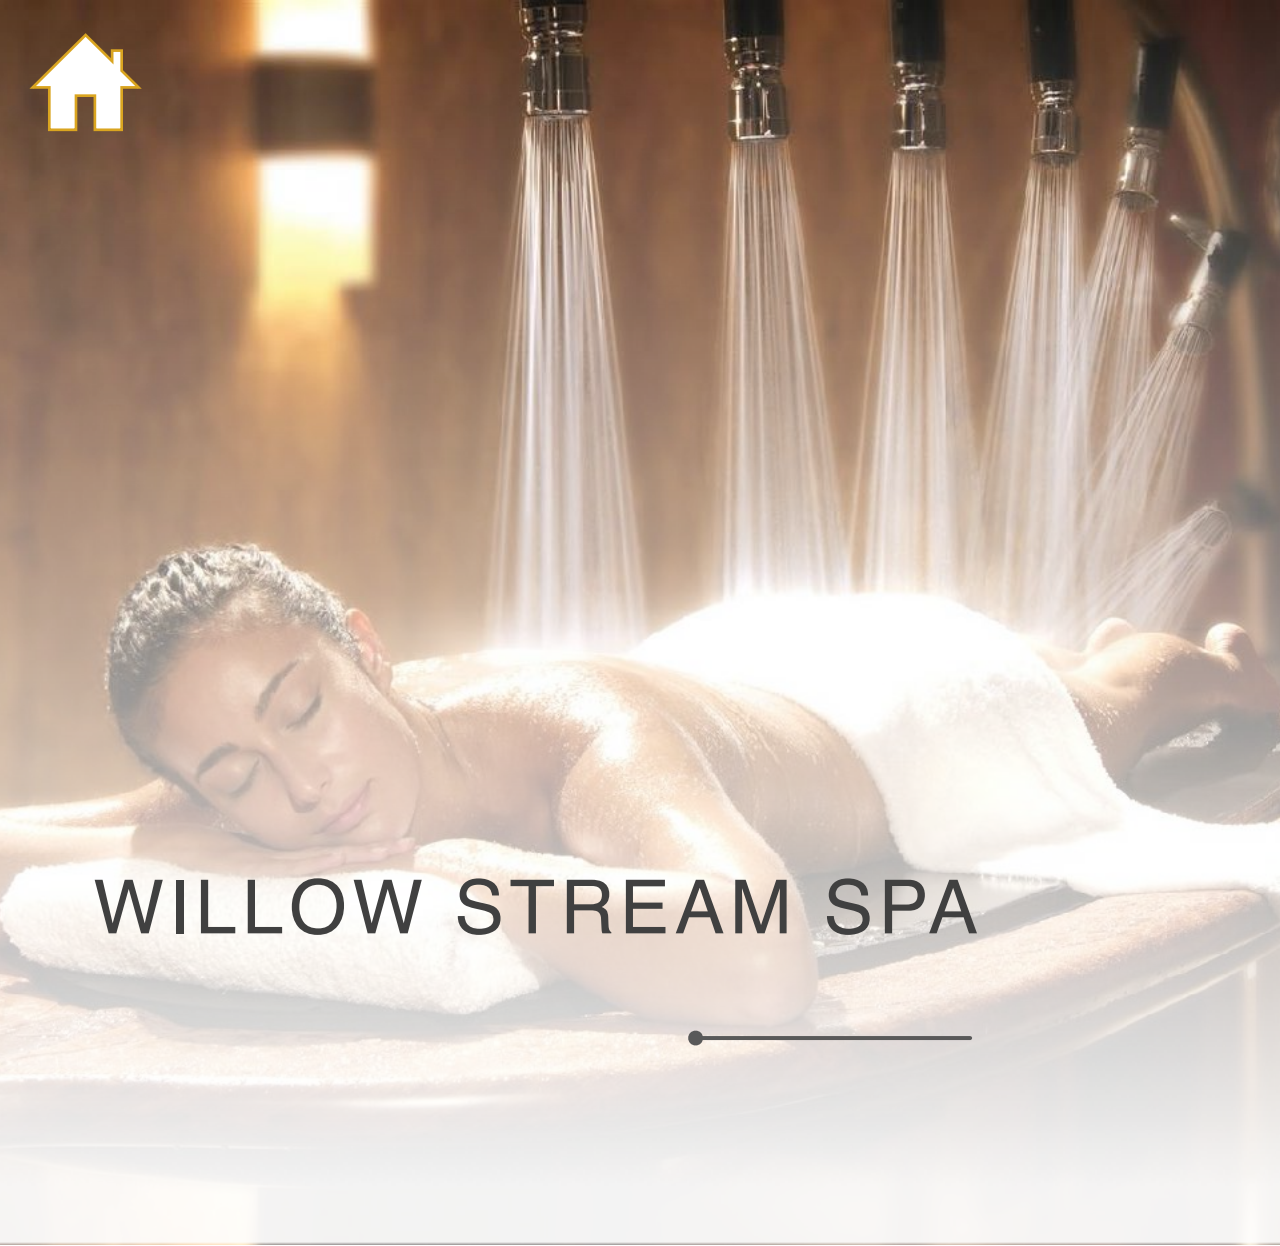

Archery

WILLOW STREAM SPA

The Name

Expresses how we look to nature for inspiration, energy and balance. The willow tree is one of the strongest trees, deeply rooted with a strong core and flexible branches. The stream represents our energizing journey through life.