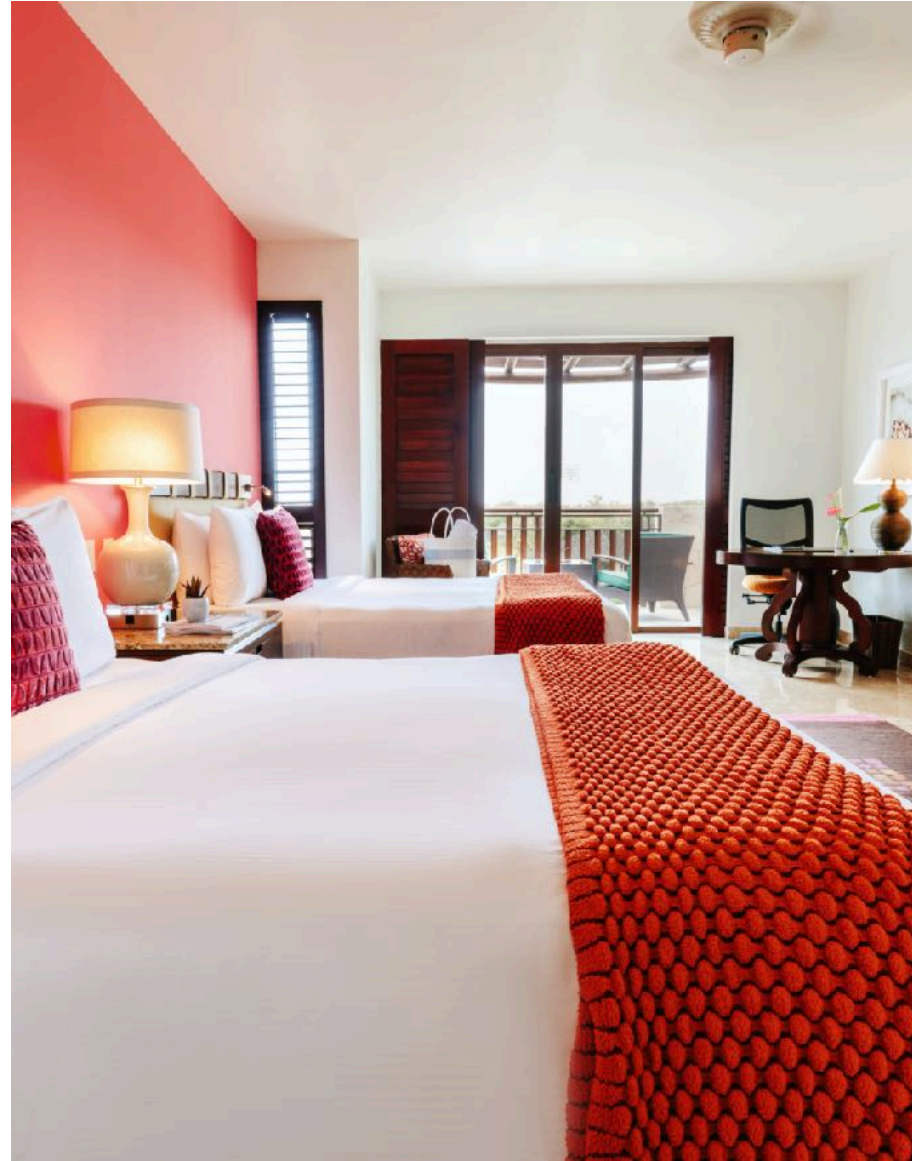

ROOMS

Fairmont
Panoramic Views

Deluxe
Jungle View

Signature & Suites
Canal View

Beach Area & Suites
Near beach, Canal View

Presidential Suites
Coral, Tortuga, Camaleón

Ocean Front & Suites
Ocean Front View

Luxury Residences
Center of the hotel

FAIRMONT ROOMS

Building nearest to Lobby & Convention Center

436 sq. ft - 480 sq. ft.

Panoramic View

Full view of the hotel

Bedding

50% of the inventory with double beds

Price