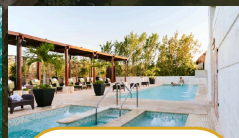

Fairmont Mayakoba

401 Luxurious Rooms, Dining and premium beverage service at 3 Restaurants, 4 Bars, Spa, Beach Activities, Boutique and convenience store, exclusive Van Dutch Yacht, PGA El Camaleón Golf Course

LOCATION

ROOMS

F&B

ACTIVITIES

SPA

GOLF

GROUPS

ALL IN

DESTINATION

VIDEO

OVERVIEW

Designed around a network of crystal clear waterways, the AAA-5 Diamond Fairmont Mayakoba Riviera Maya resort encompasses 45 acres within a master-planned luxury community. Fairmont Mayakoba offers 27,710 sq. ft. of indoor function space and two outdoor event lawns, one measuring 7,396 sq. ft. and the other 13,000 sq. ft. and 401 luxurious rooms and suites.