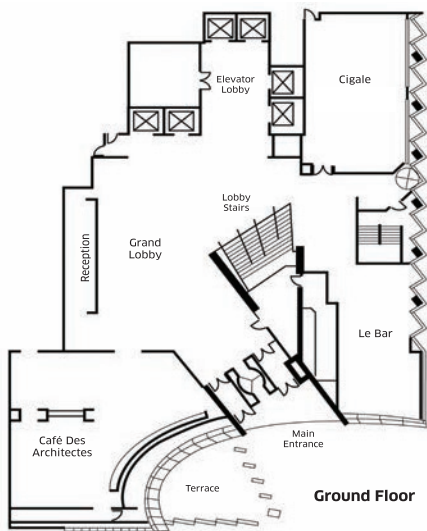

Le Bar

MAGNIFIQUE MEETINGS

Set the stage in our ballroom or meeting rooms with impressive views of the city. Feel welcome, as our Magnifique Meetings team will always be on hand to ensure the experience is flawless.

Distinctive features

- 10 meeting rooms
- Up to 400 event capacity
- Banquet menus that are creative, flexible and offer a large variety

ROOM	AREA (FT ²)	CLASSROOM	THEATRE	U SHAPE	BOARD	BANQUET	RECEPTION
GRAND BALLROOM	4592	260	400	120	100	340	400
PARIS	2520	140	225	55	48	180	225
CHICAGO	2072	110	200	45	48	160	200
GRAND BALLROOM FOYER	2820	-	-	-	-	-	250
CANNES	870	50	85	30	32	60	60
LIMOGES	681	40	65	28	32	60	50
VERSAILLES	518	32	45	20	24	50	40
BORDEAUX	418	24	35	16	16	40	60
BORDEAUX FOYER	400	-	-	-	-	30	50
STRASBOURG	681	40	65	28	32	60	50
AVIGNON	518	32	45	20	24	50	40
MARSEILLE	418	24	35	16	16	40	60
MARSEILLE FOYER	400	-	-	-	-	30	50
CIGALE	1092	48	85	32	24	70	85