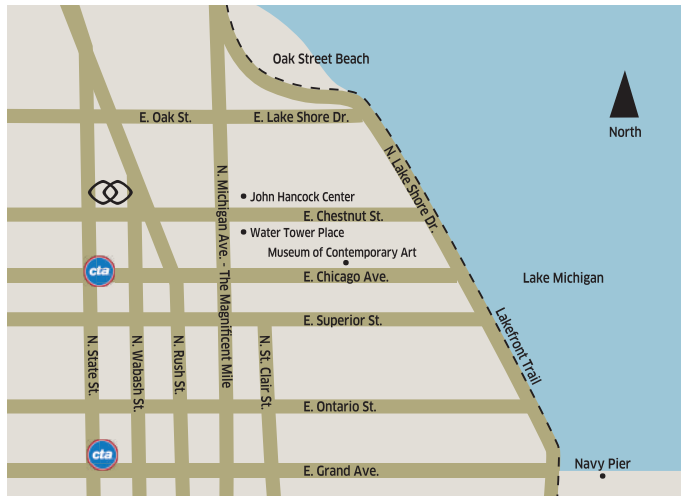

NEARBY

- **Museums** Museum of Contemporary Art, Art Institute of Chicago, Shedd Aquarium, The Field Museum of Natural History, Museum of Science and Industry, Adler Planetarium
- **Attractions** The Magnificent Mile, Navy Pier, Millennium Park, Lincoln Park Zoo, Chicago Lakefront Trail, Oak Street Beach, Cloud Gate

TRANSPORTATION

- ✈️ O'Hare International Airport (28 km / 16 mi)
- ✈️ Chicago Midway International Airport (21 km / 13 mi)
- 🚇 Chicago El Train System

SOFITEL IS NOW AVAILABLE ON THE ACCORHOTELS APP

SOFITEL CHICAGO MAGNIFICENT MILE
 20 EAST CHESTNUT STREET - CHICAGO, IL 60611 - USA
 TEL +1 (312) 324-4000 - SOFITELCHICAGO@SOFITEL.COM
WWW.SOFITEL.COM
WWW.SOFITEL-CHICAGO.COM