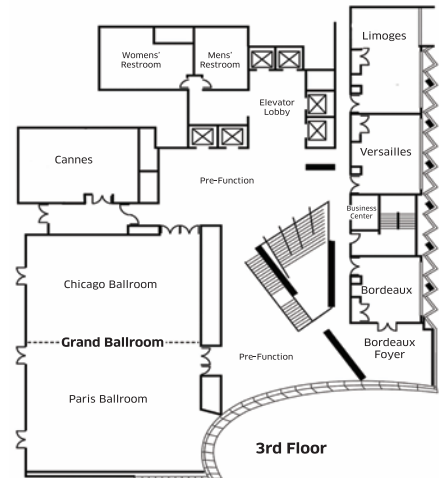

Le Bar

MAGNIFIQUE MEETINGS

Set the stage in our ballroom or meeting rooms with impressive views of the city. Feel welcome, as our Magnifique Meetings team will always be on hand to ensure the experience is flawless.

Distinctive features

- 10 meeting rooms
- Up to 400 event capacity
- Banquet menus that are creative, flexible and offer a large variety

ROOM	AREA (FT ²)	CLASSROOM	THEATRE	U SHAPE	BOARD	BANQUET	RECEPTION
GRAND BALLROOM	4592	260	400	120	100	340	400
PARIS	2520	140	225	55	48	180	225
CHICAGO	2072	110	200	45	48	160	200
GRAND BALLROOM FOYER	2820	-	-	-	-	-	250
CANNES	870	50	85	30	32	60	60
LIMOGES	681	40	65	28	32	60	50
VERSAILLES	518	32	45	20	24	50	40
BORDEAUX	418	24	35	16	16	40	60
BORDEAUX FOYER	400	-	-	-	-	30	50
STRASBOURG	681	40	65	28	32	60	50
AVIGNON	518	32	45	20	24	50	40
MARSEILLE	418	24	35	16	16	40	60
MARSEILLE FOYER	400	-	-	-	-	30	50
CIGALE	1092	48	85	32	24	70	85