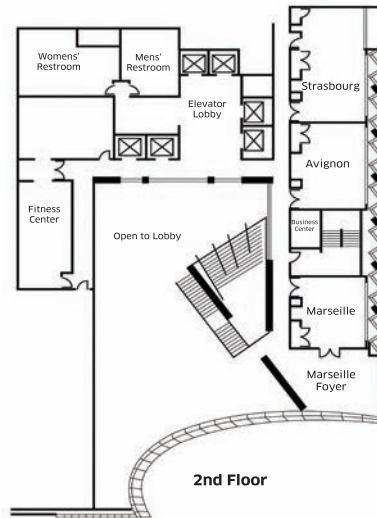

Le Bar

MAGNIFIQUE MEETINGS

Set the stage in our ballroom or meeting rooms with impressive views of the city. Feel welcome, as our Magnifique Meetings team will always be on hand to ensure the experience is flawless.

Distinctive features

- 10 meeting rooms
- Up to 400 event capacity
- Banquet menus that are creative, flexible and offer a large variety

ROOM	AREA (FT ²)	CLASSROOM	THEATRE	U SHAPE	BOARD	BANQUET	RECEPTION
GRAND BALLROOM	4592	260	400	120	100	340	400
PARIS	2520	140	225	55	48	180	225
CHICAGO	2072	110	200	45	48	160	200
GRAND BALLROOM FOYER	2820	-	-	-	-	-	250
CANNES	870	50	85	30	32	60	60
LIMOGES	681	40	65	28	32	60	50
VERSAILLES	518	32	45	20	24	50	40
BORDEAUX	418	24	35	16	16	40	60
BORDEAUX FOYER	400	-	-	-	-	30	50
STRASBOURG	681	40	65	28	32	60	50
AVIGNON	518	32	45	20	24	50	40
MARSEILLE	418	24	35	16	16	40	60
MARSEILLE FOYER	400	-	-	-	-	30	50
CIGALE	1092	48	85	32	24	70	85