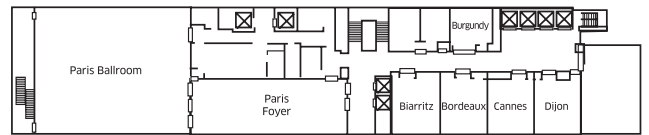

2nd Floor

ROOMS	AREA (FT2)	LENGTH (FT)	WIDTH (FT)	CLASSROOM	THEATRE	U-SHAPE	BOARD	BANQUET	RECEPTION
2nd Floor									
Paris Ballroom	4636	76	61	180	350	120	90	300	500
Paris Foyer	1680	28	60					100	220
Biarritz	552	23	24	30	40	20	24	40	50
Bordeaux	552	23	24	30	40	20	24	40	50
Cannes	664	23	28	30	40	20	24	40	50
Dijon	644	23	28	30	40	20	24	40	50
Burgundy	238	17	21						20
3rd Floor									
Lille	560	28	20	18	20	16	20	30	
Lyon	700	28	25	22	40	18	24	40	
Marseilles	1120	40	28					50	70
Montpellier	1504	47	32	50	100	36	40	80	90
Nice	667	23	29	30	40	20	24	30	40
Orleans	638	22	29	30	40	20	24	30	40
Strasbourg	616	22	28	30	40	20	24	30	40
Toulouse	644	23	28	30	40	20	24	40	40
Versailles	1118	43	26	40	70	26	35	50	65
Grenoble	357	17	14				8	10