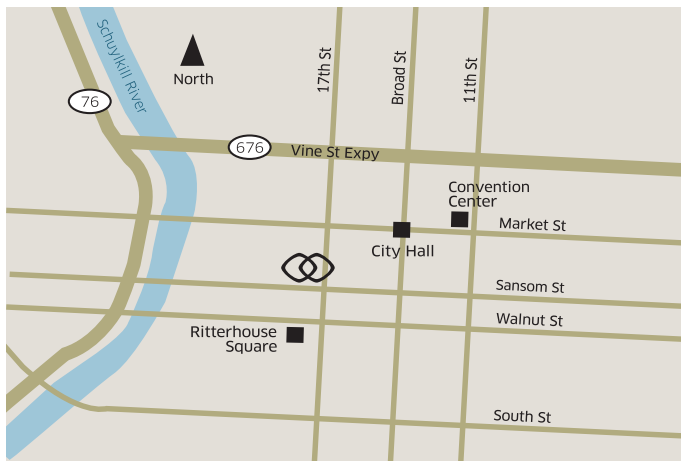

CHEZ COLETTE offers an intimate and authentic version of the French brasserie.

S O F I T E L

PHILADELPHIA
AT RITTENHOUSE SQUARE

Versailles Room

MAGNIFIQUE MEETINGS

Events come naturally at Sofitel Philadelphia, the premier center city venue for downtown meetings and conferences. With more than 16,700 square feet of meeting and banquet space, including the Paris Ballroom.

NEARBY

Sofitel Philadelphia is nestled between Philadelphia's French Quarter and the picturesque Rittenhouse Square. You are just steps away from Philadelphia's premier entertainment, restaurant and cultural district - and moments from the financial district, convention center and historical attractions.

TRANSPORTS

- 🚇 30th Street Station (1.77 km / 1.1 mi)
- ✈ Philadelphia International Airport (12.87 km / 8 mi)
- 🚌 Megabus & Boltbus Terminal at 30th Street Station (1.77 km / 1.1 mi)

SOFITEL PHILADELPHIA AT RITTENHOUSE SQUARE