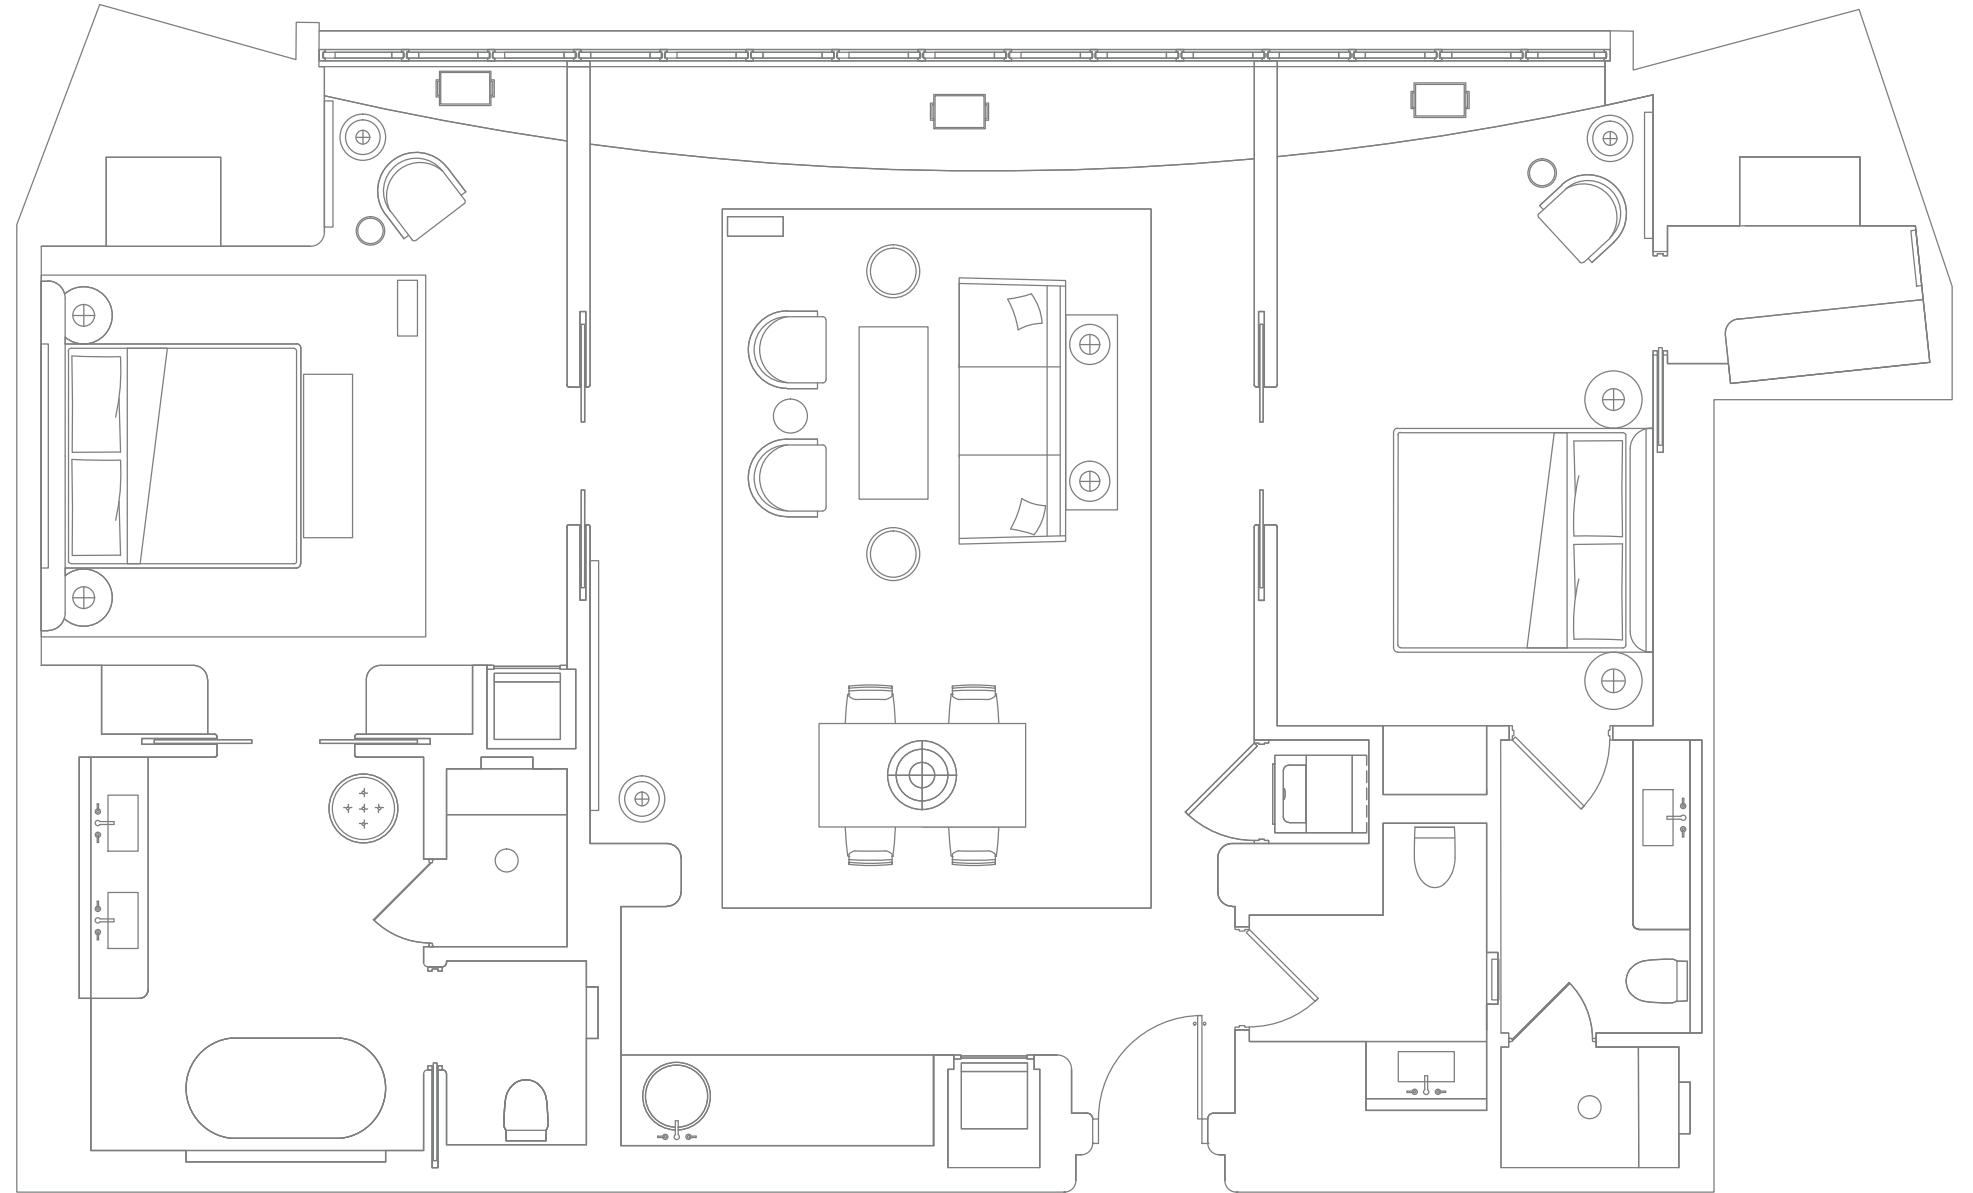

FAENA

PREMIER OCEANFRONT CORNER SUITE

- 1,170 SQ FT
- FAENA BUTLER
- 1 KING MASTER BEDROOM
- 1.5 BATHS WITH BATHTUB,
DOUBLE SINK VANITY
- WRAP BALCONY WITH OCEANFRONT,
SUNRISE AND NORTHEAST VIEWS
- TWO TERRACES
- TOTO TOILET

— [View Suite Online](#)

[Details & Floorplan >](#)

PREMIER OCEANFRONT CORNER SUITE

BAY VIEW SUITE TWO BEDROOM

- 1,492 SQ. FT.
- FAENA BUTLER
- 1 KING MASTER BEDROOM WITH 2ND KING BEDROOM
- 2.5 BATHS WITH BATHTUB, DOUBLE SINK VANITY
- SUNSET AND NORTHWEST VIEWS
- KITCHEN
- WASHER AND DRYER IN SELECT SUITES

— [View Suite Online](#)

[Details & Floorplan >](#)

BAY VIEW SUITE TWO BEDROOM

[< Back to Overview](#)

[Premier Oceanfront Corner](#)[Bay View 2 Bedroom](#)[Imperial 2 Bedroom](#)[Saxony Suite 2 Bedroom](#)[Oceanfront 3 Bedroom](#)[Premier Oceanfront 3 Bedroom](#)[Faena 4 Bedroom](#)[Faena Penthouse 5 Bedroom](#)

IMPERIAL TWO BEDROOM SUITE

- 2,492 SQ. FT.
- FAENA BUTLER
- 1 KING MASTER BEDROOM WITH 2ND KING BEDROOM
- 2.5 BATHS WITH BATHTUB, DOUBLE SINK VANITY
- WRAPAROUND BALCONY WITH OCEANVIEW AND SOUTHEAST VIEWS
- KITCHEN WITH SELECT SUITES