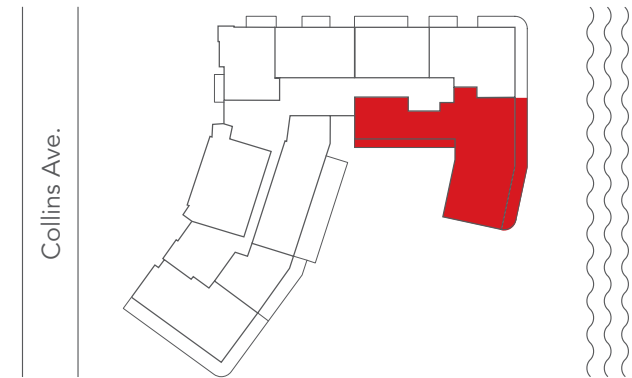

PREMIER OCEANFRONT THREE BEDROOM SUITE

← bay   ocean →

[< Back to Overview](#)