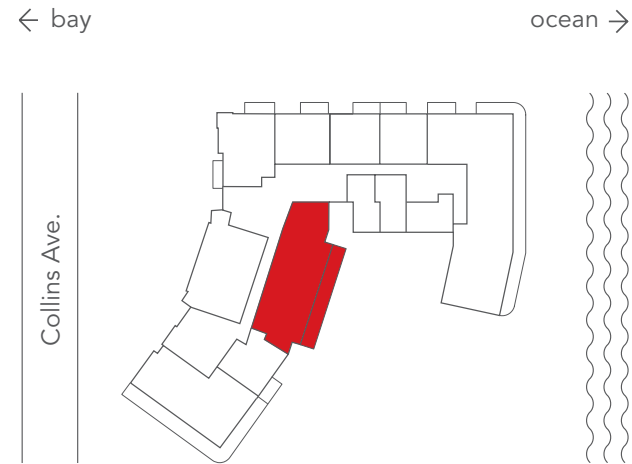

SAXONY TWO BEDROOM SUITE