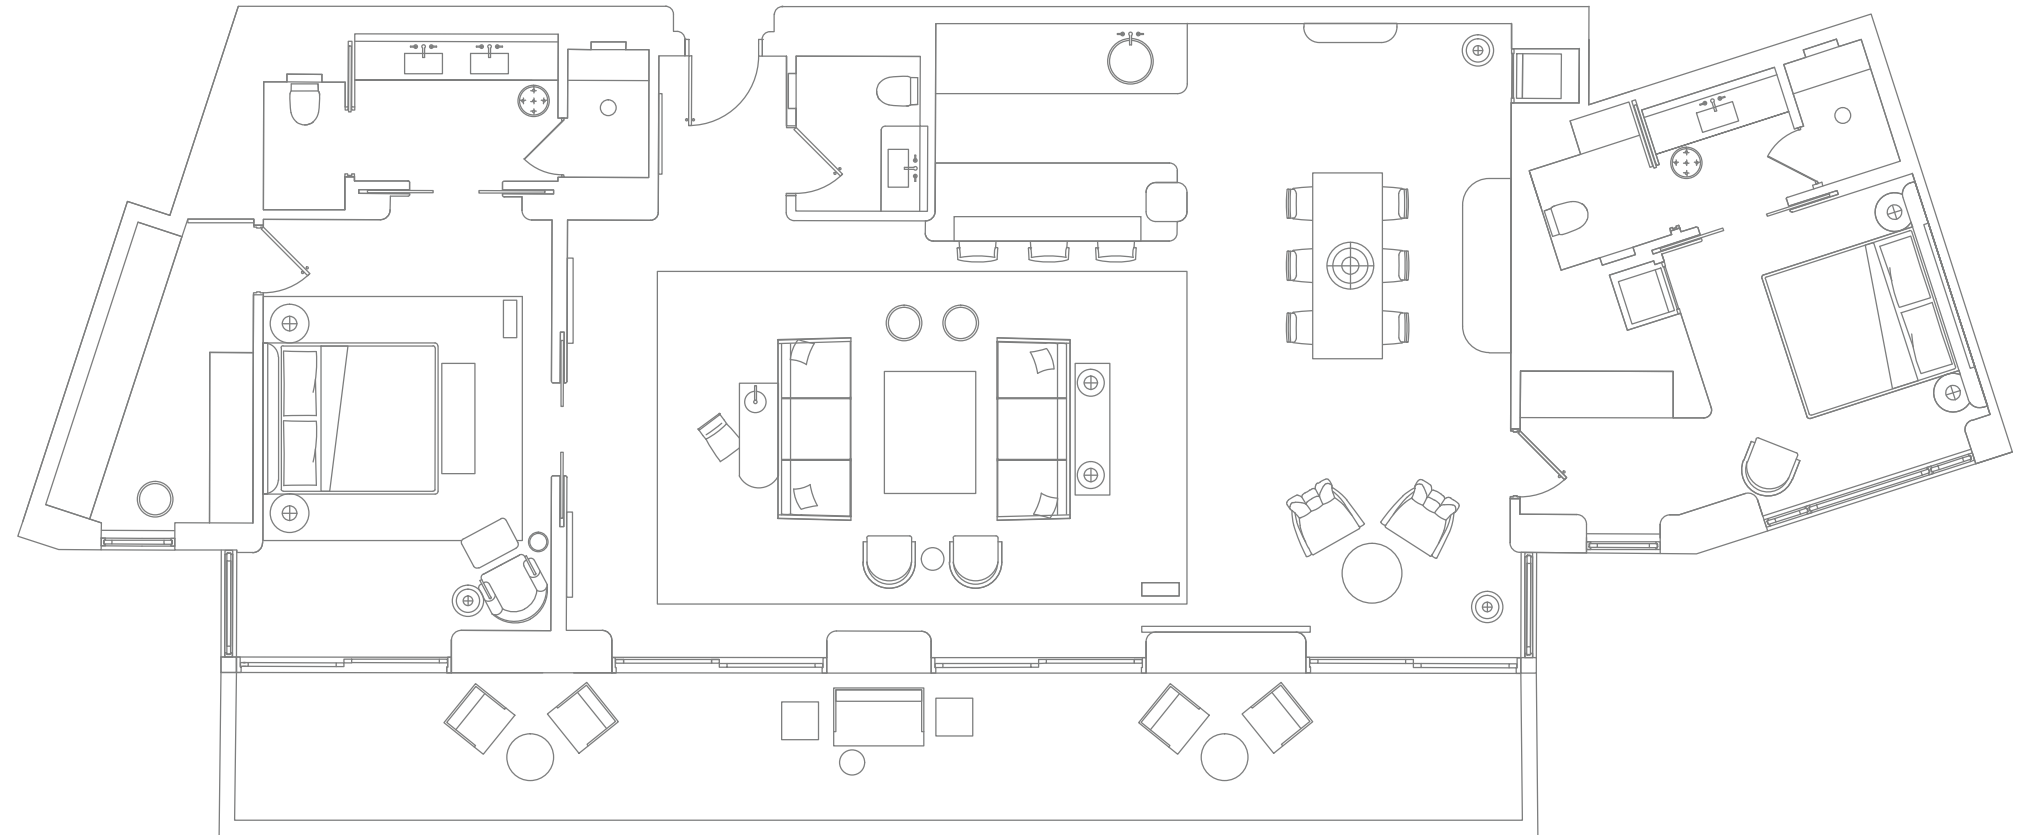

SAXONY TWO BEDROOM SUITE