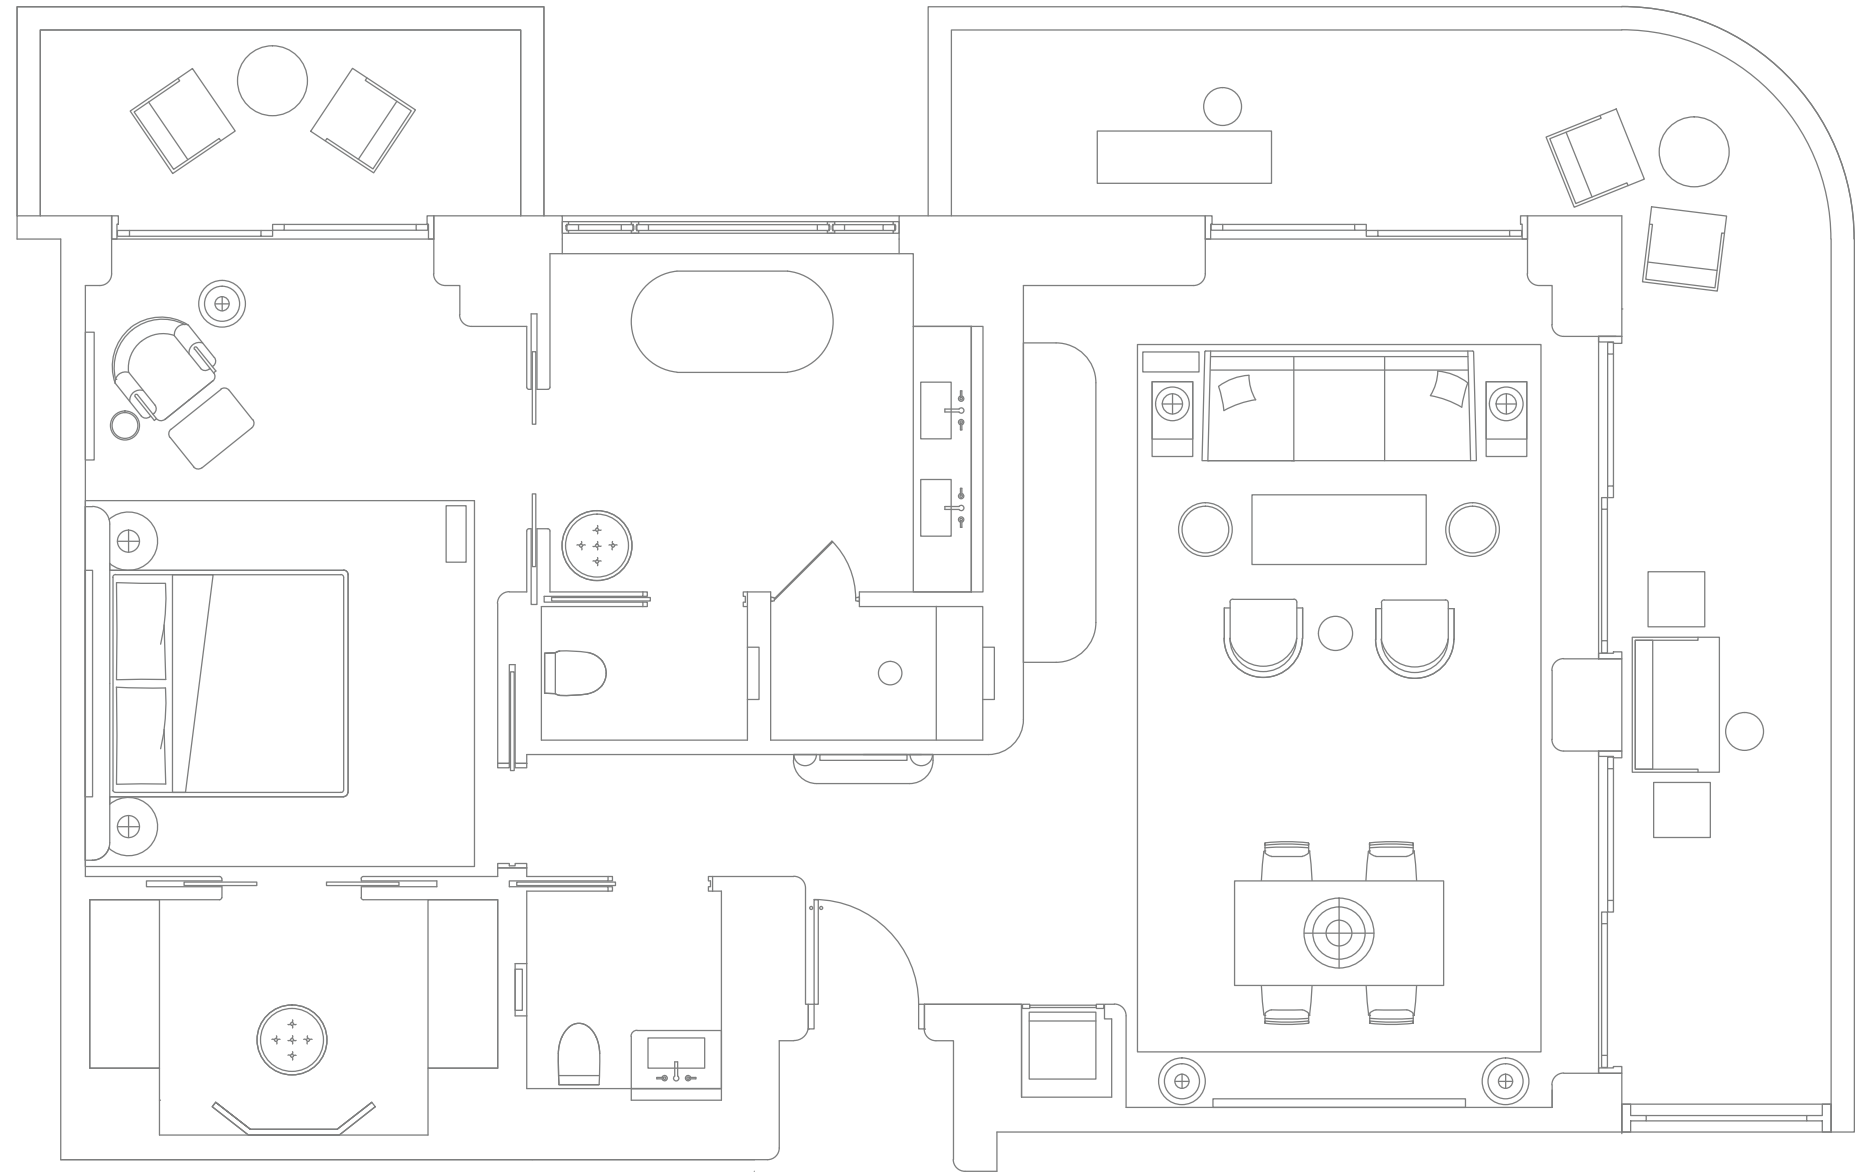

FAENA

PREMIER OCEANFRONT CORNER SUITE

- 1,170 SQ FT
- FAENA BUTLER
- 1 KING MASTER BEDROOM
- 1.5 BATHS WITH BATHTUB,
DOUBLE SINK VANITY
- WRAP BALCONY WITH OCEANFRONT,
SUNRISE AND NORTHEAST VIEWS
- TWO TERRACES
- TOTO TOILET

— [View Suite Online](#)

[Details & Floorplan >](#)

PREMIER OCEANFRONT CORNER SUITE

BAY VIEW SUITE TWO BEDROOM

- 1,492 SQ. FT.
- FAENA BUTLER
- 1 KING MASTER BEDROOM WITH 2ND KING BEDROOM
- 2.5 BATHS WITH BATHTUB, DOUBLE SINK VANITY
- SUNSET AND NORTHWEST VIEWS
- KITCHEN
- WASHER AND DRYER IN SELECT SUITES

— [View Suite Online](#)

[Details & Floorplan >](#)

BAY VIEW SUITE TWO BEDROOM

[< Back to Overview](#)

[Premier Oceanfront Corner](#)[Bay View 2 Bedroom](#)[Imperial 2 Bedroom](#)[Saxony Suite 2 Bedroom](#)[Oceanfront 3 Bedroom](#)[Premier Oceanfront 3 Bedroom](#)[Faena 4 Bedroom](#)[Faena Penthouse 5 Bedroom](#)

IMPERIAL TWO BEDROOM SUITE

- 2,492 SQ. FT.
- FAENA BUTLER
- 1 KING MASTER BEDROOM WITH 2ND KING BEDROOM
- 2.5 BATHS WITH BATHTUB, DOUBLE SINK VANITY
- WRAPAROUND BALCONY WITH OCEANVIEW AND SOUTHEAST VIEWS
- KITCHEN WITH SELECT SUITES