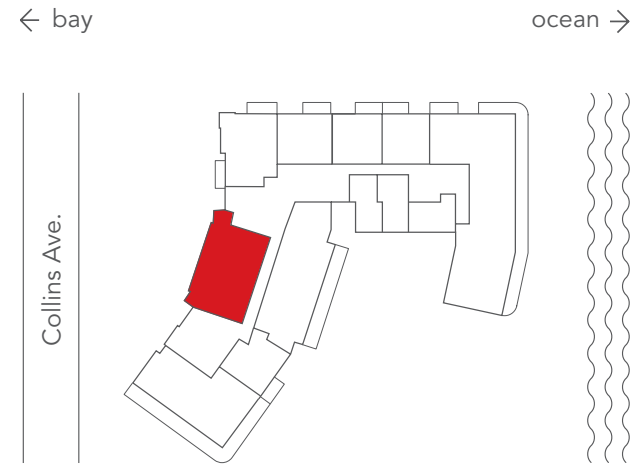

FAENA

PREMIER OCEANFRONT CORNER SUITE

- 1,170 SQ FT
- FAENA BUTLER
- 1 KING MASTER BEDROOM
- 1.5 BATHS WITH BATHTUB,
DOUBLE SINK VANITY
- WRAP BALCONY WITH OCEANFRONT,
SUNRISE AND NORTHEAST VIEWS
- TWO TERRACES
- TOTO TOILET

— [View Suite Online](#)

[Details & Floorplan >](#)

PREMIER OCEANFRONT CORNER SUITE

BAY VIEW SUITE TWO BEDROOM

- 1,492 SQ. FT.
- FAENA BUTLER
- 1 KING MASTER BEDROOM WITH 2ND KING BEDROOM
- 2.5 BATHS WITH BATHTUB, DOUBLE SINK VANITY
- SUNSET AND NORTHWEST VIEWS
- KITCHEN
- WASHER AND DRYER IN SELECT SUITES

— [View Suite Online](#)

[Details & Floorplan >](#)

BAY VIEW SUITE TWO BEDROOM

[< Back to Overview](#)

[Premier Oceanfront Corner](#)[Bay View 2 Bedroom](#)[Imperial 2 Bedroom](#)[Saxony Suite 2 Bedroom](#)[Oceanfront 3 Bedroom](#)[Premier Oceanfront 3 Bedroom](#)[Faena 4 Bedroom](#)[Faena Penthouse 5 Bedroom](#)

IMPERIAL TWO BEDROOM SUITE

- 2,492 SQ. FT.
- FAENA BUTLER
- 1 KING MASTER BEDROOM WITH 2ND KING BEDROOM
- 2.5 BATHS WITH BATHTUB, DOUBLE SINK VANITY
- WRAPAROUND BALCONY WITH OCEANVIEW AND SOUTHEAST VIEWS
- KITCHEN WITH SELECT SUITES