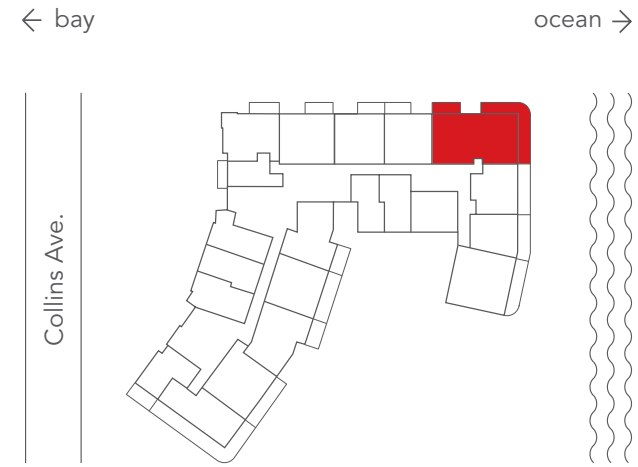

FAENA

PREMIER OCEANFRONT CORNER SUITE

- 1,170 SQ FT
- FAENA BUTLER
- 1 KING MASTER BEDROOM
- 1.5 BATHS WITH BATHTUB,
DOUBLE SINK VANITY
- WRAP BALCONY WITH OCEANFRONT,
SUNRISE AND NORTHEAST VIEWS
- TWO TERRACES
- TOTO TOILET

— [View Suite Online](#)

[Details & Floorplan >](#)

PREMIER OCEANFRONT CORNER SUITE

BAY VIEW SUITE TWO BEDROOM

- 1,492 SQ. FT.
- FAENA BUTLER
- 1 KING MASTER BEDROOM WITH 2ND KING BEDROOM
- 2.5 BATHS WITH BATHTUB, DOUBLE SINK VANITY
- SUNSET AND NORTHWEST VIEWS
- KITCHEN
- WASHER AND DRYER IN SELECT SUITES

— [View Suite Online](#)

[Details & Floorplan >](#)

BAY VIEW SUITE TWO BEDROOM

[< Back to Overview](#)

[Premier Oceanfront Corner](#)[Bay View 2 Bedroom](#)[Imperial 2 Bedroom](#)[Saxony Suite 2 Bedroom](#)[Oceanfront 3 Bedroom](#)[Premier Oceanfront 3 Bedroom](#)[Faena 4 Bedroom](#)[Faena Penthouse 5 Bedroom](#)