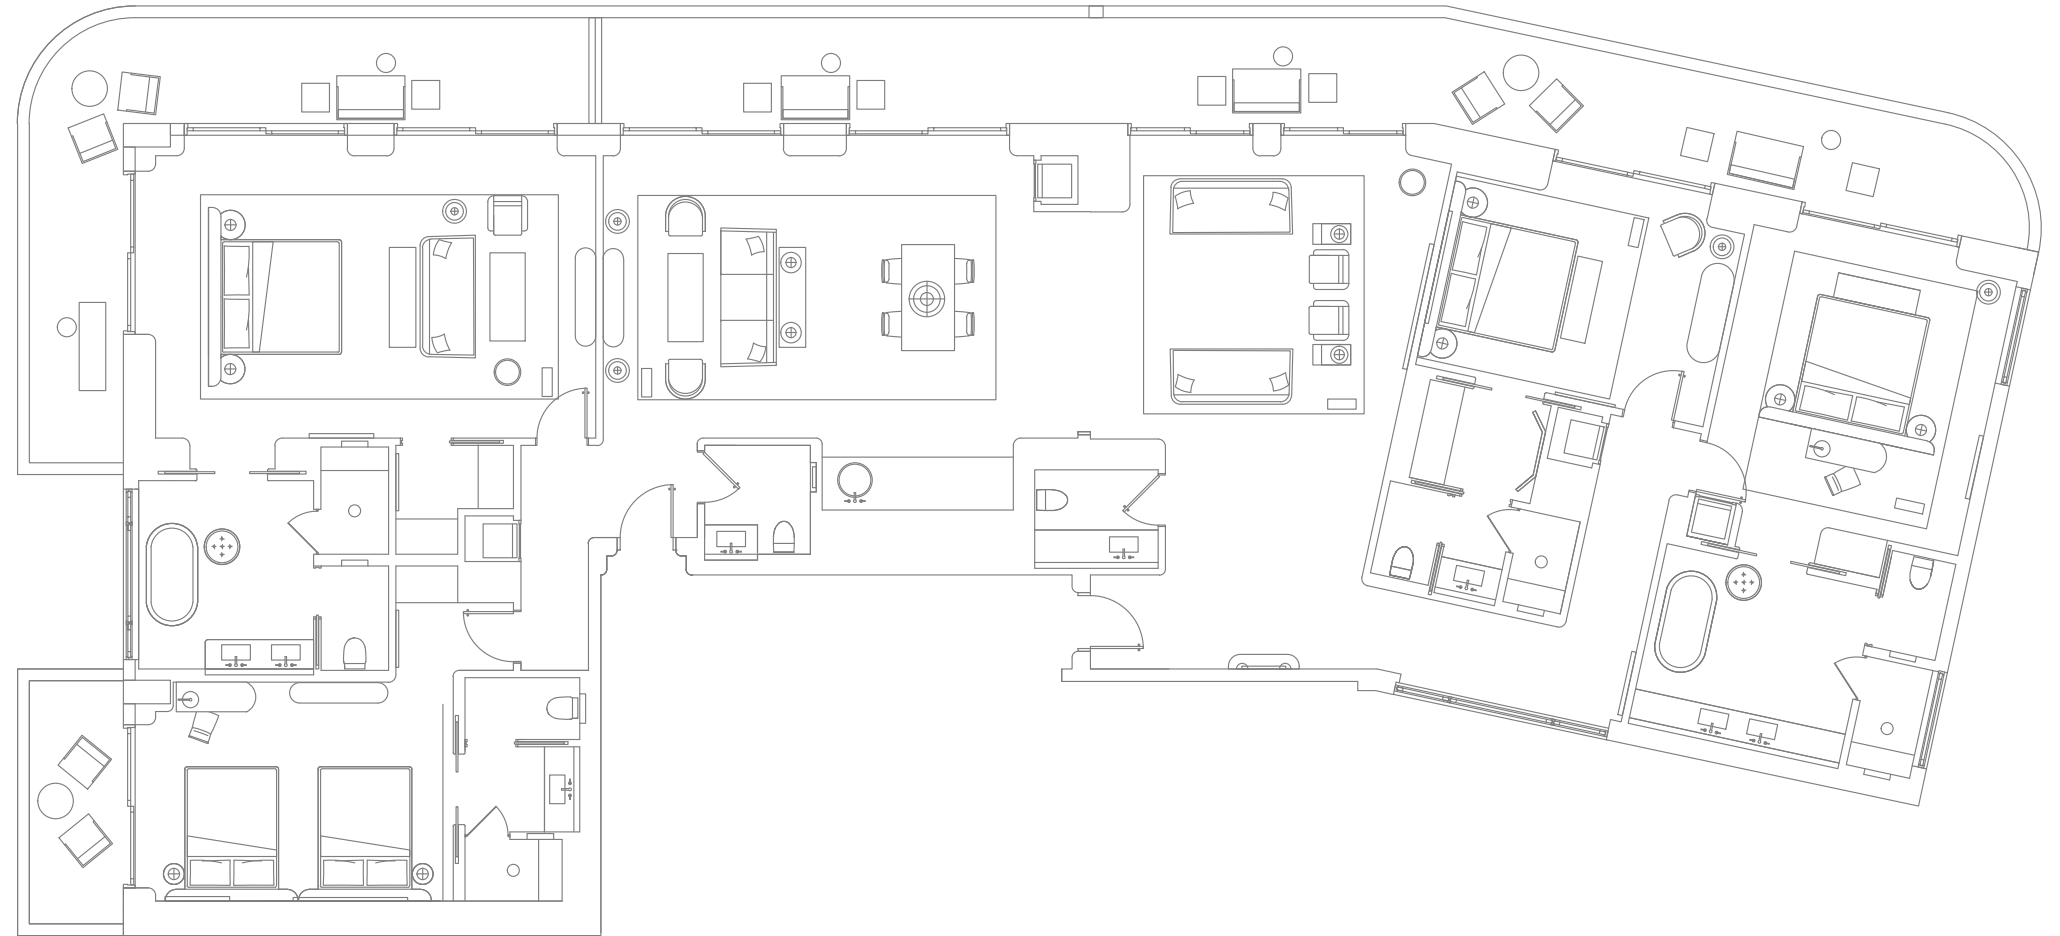

FAENA FOUR BEDROOM SUITE