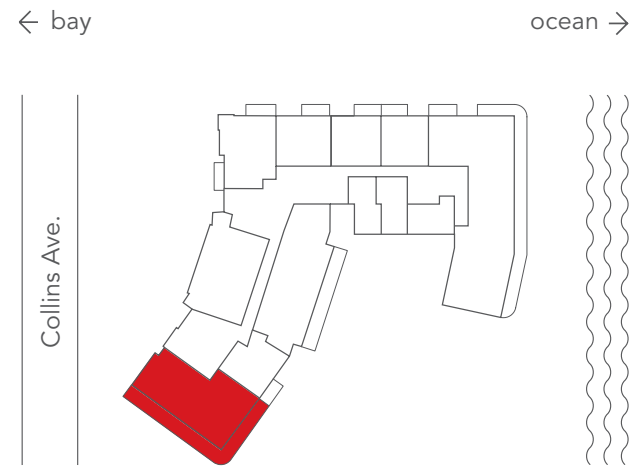

— [View Suite Online](#)

[Details & Floorplan >](#)

PREMIER OCEANFRONT CORNER SUITE

BAY VIEW SUITE TWO BEDROOM

- 1,492 SQ. FT.
- FAENA BUTLER
- 1 KING MASTER BEDROOM WITH 2ND KING BEDROOM
- 2.5 BATHS WITH BATHTUB, DOUBLE SINK VANITY
- SUNSET AND NORTHWEST VIEWS
- KITCHEN
- WASHER AND DRYER IN SELECT SUITES

— [View Suite Online](#)

[Details & Floorplan >](#)

BAY VIEW SUITE TWO BEDROOM

[< Back to Overview](#)

[Premier Oceanfront Corner](#)[Bay View 2 Bedroom](#)[Imperial 2 Bedroom](#)[Saxony Suite 2 Bedroom](#)[Oceanfront 3 Bedroom](#)[Premier Oceanfront 3 Bedroom](#)[Faena 4 Bedroom](#)[Faena Penthouse 5 Bedroom](#)

IMPERIAL TWO BEDROOM SUITE

- 2,492 SQ. FT.
- FAENA BUTLER
- 1 KING MASTER BEDROOM WITH 2ND KING BEDROOM
- 2.5 BATHS WITH BATHTUB, DOUBLE SINK VANITY
- WRAPAROUND BALCONY WITH OCEANVIEW AND SOUTHEAST VIEWS
- KITCHEN WITH SELECT SUITES

[— View Suite Online](#)[Details & Floorplan >](#)

IMPERIAL TWO BEDROOM SUITE

[< Back to Overview](#)

[Premier Oceanfront Corner](#)[Bay View 2 Bedroom](#)[Imperial 2 Bedroom](#)[Saxony Suite 2 Bedroom](#)[Oceanfront 3 Bedroom](#)[Premier Oceanfront 3 Bedroom](#)[Faena 4 Bedroom](#)[Faena Penthouse 5 Bedroom](#)