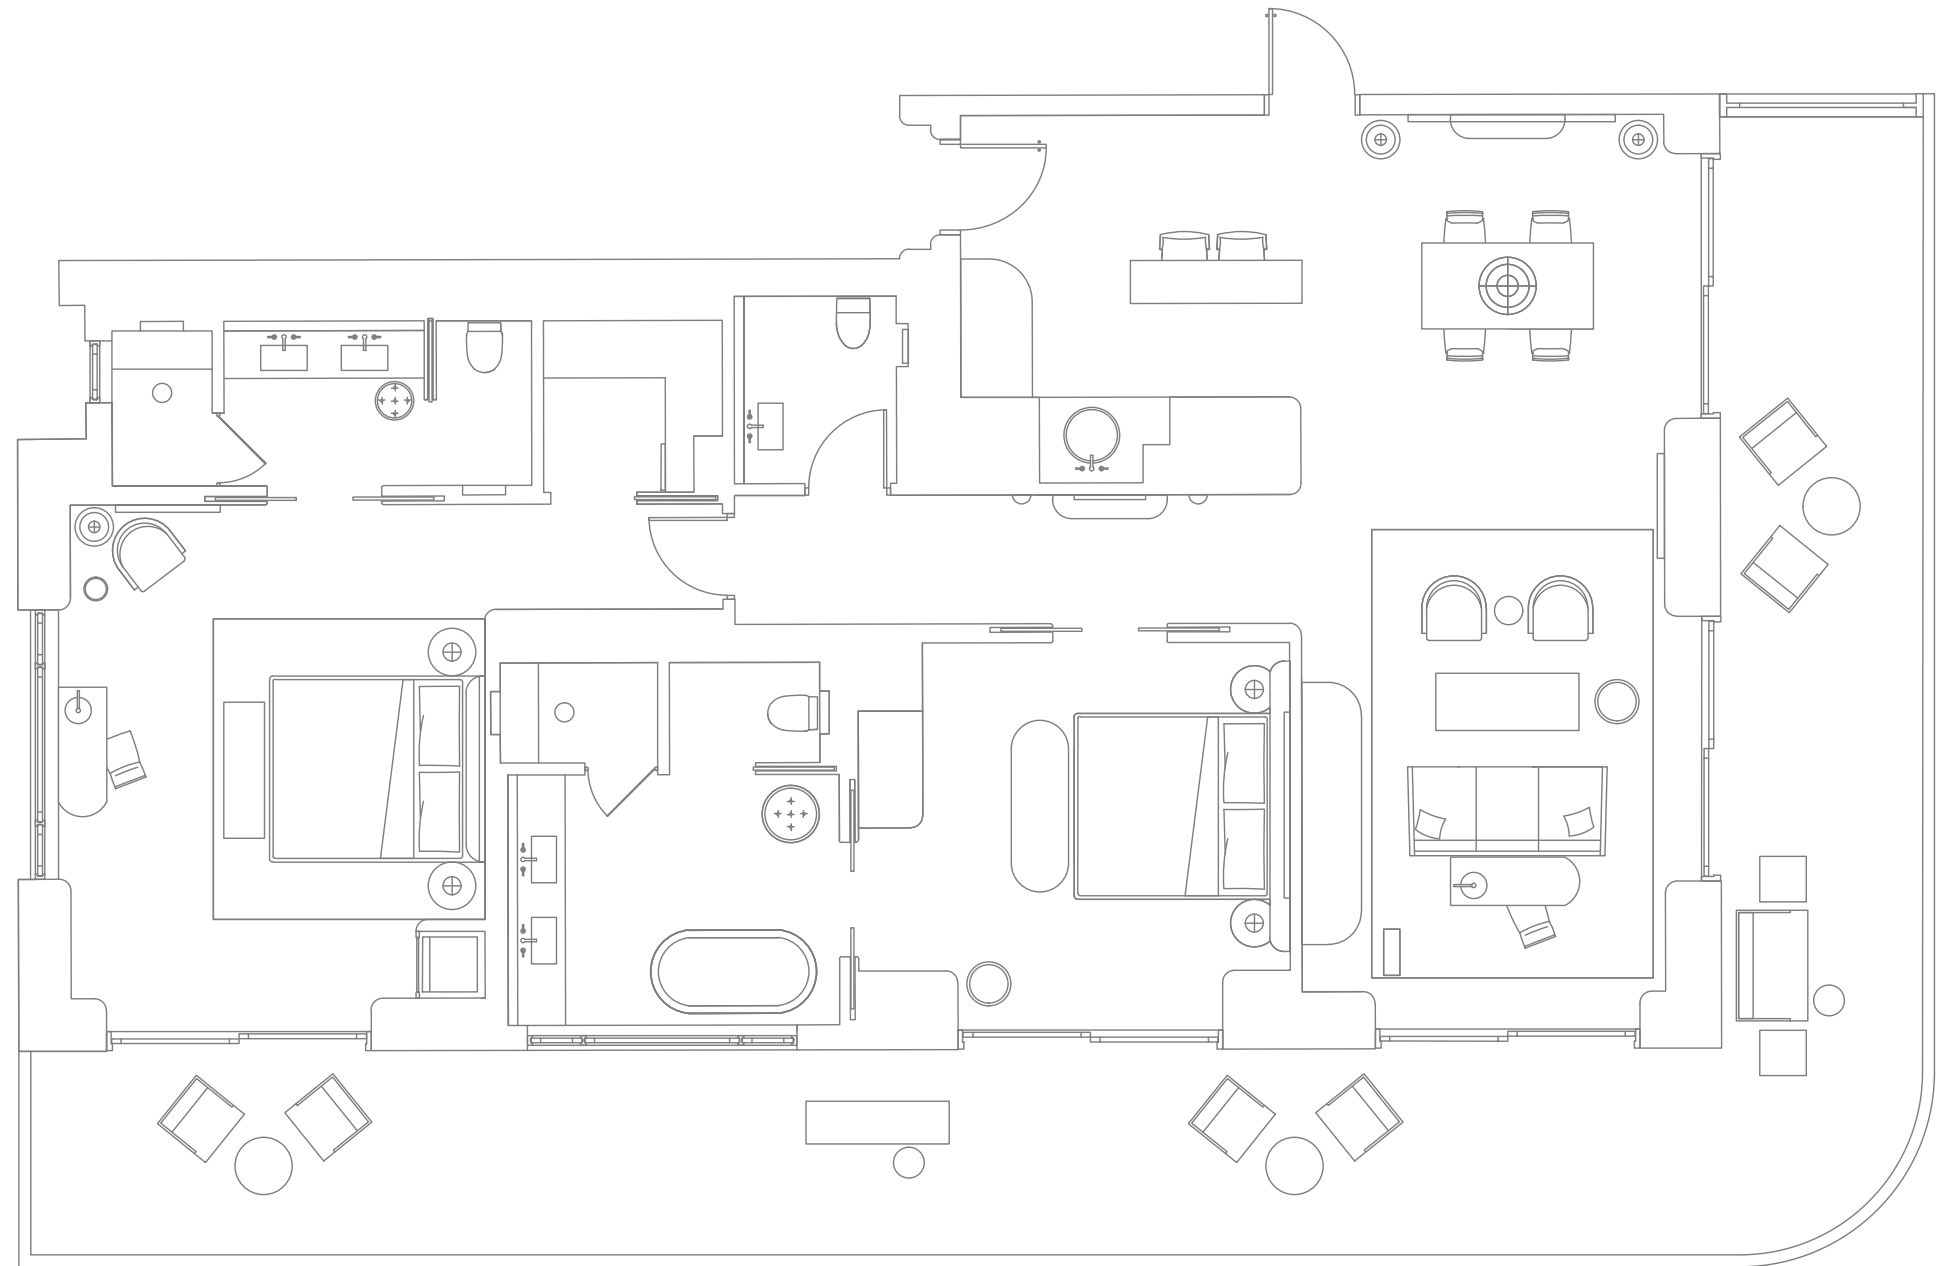

IMPERIAL TWO BEDROOM SUITE

[< Back to Overview](#)