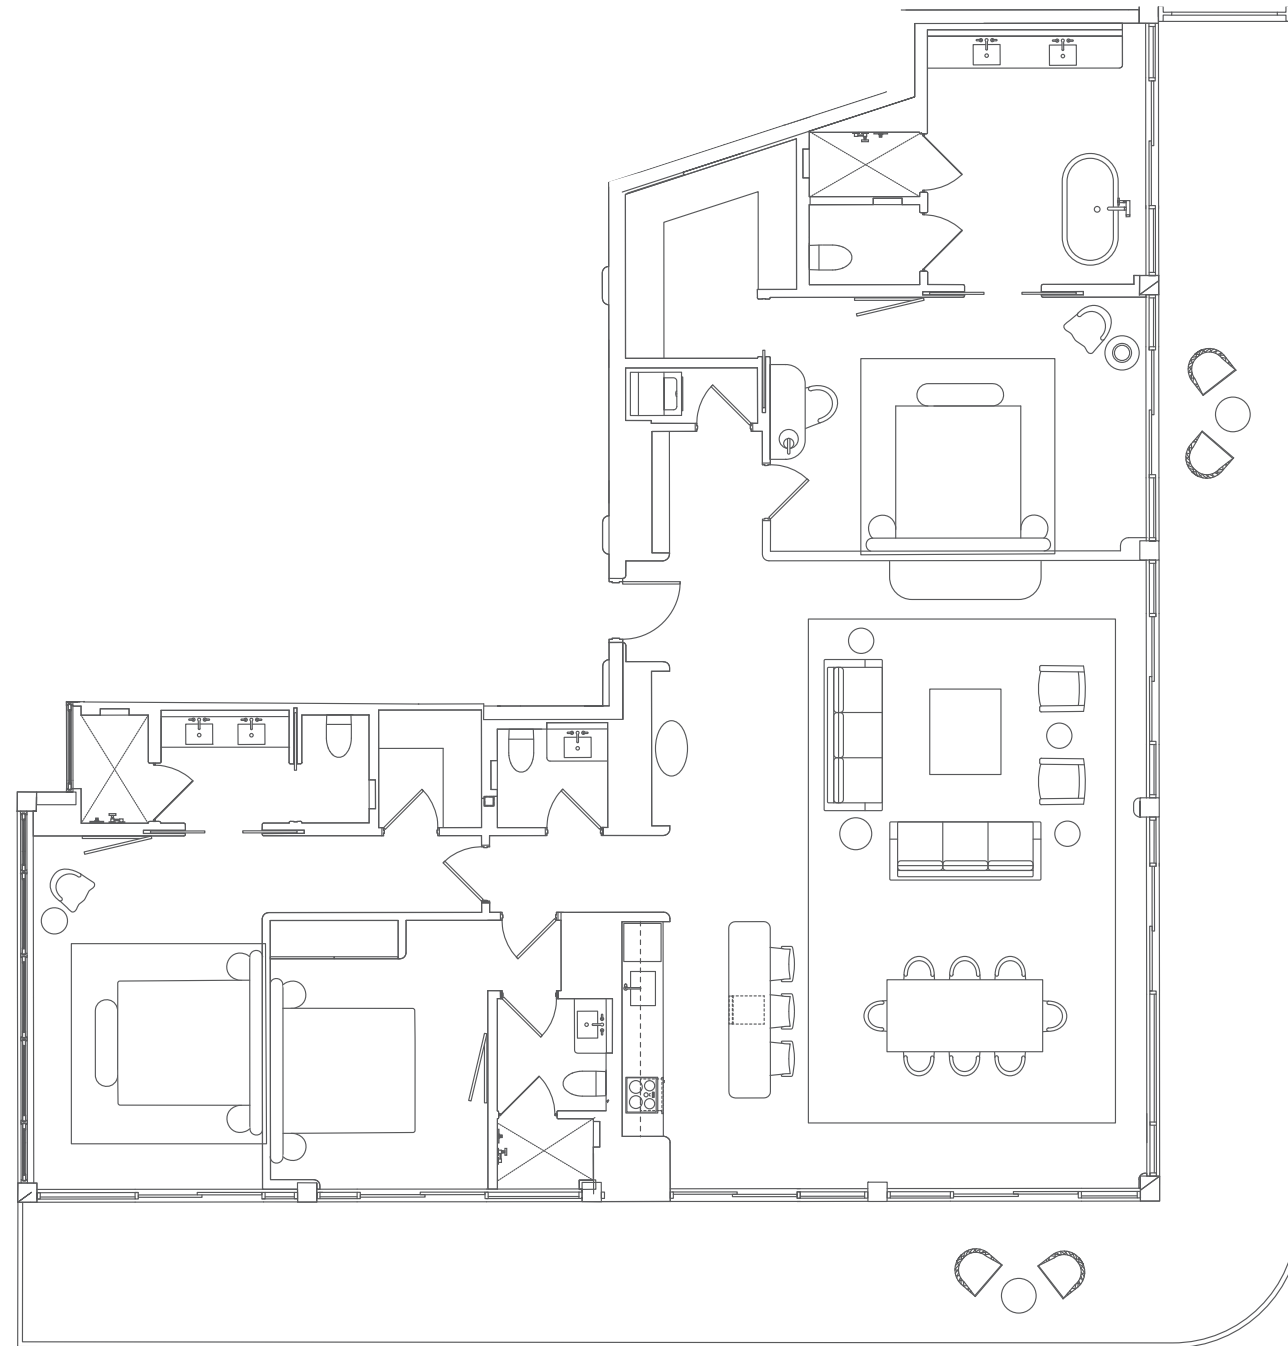

— [View Suite Online](#)

[Details & Floorplan >](#)

OCEANFRONT THREE BEDROOM SUITE

← bay

ocean →

Collins Ave.

[< Back to Overview](#)

PREMIER OCEANFRONT THREE BEDROOM SUITE

- 4,053 SQ. FT.
- FAENA BUTLER
- 2 KING MASTER BEDROOMS WITH 1 ADDITIONAL KING BEDROOM
- 3.5 BATHROOMS WITH DOUBLE SINK VANITIES
- MASTER BATHROOMS WITH BATHTUB
- 2 WALK IN CLOSETS
- MULTIPLE BALCONIES WITH OCEANFRONT & SOUTHEAST VIEWS
- KITCHEN
- WASHER AND DRYER