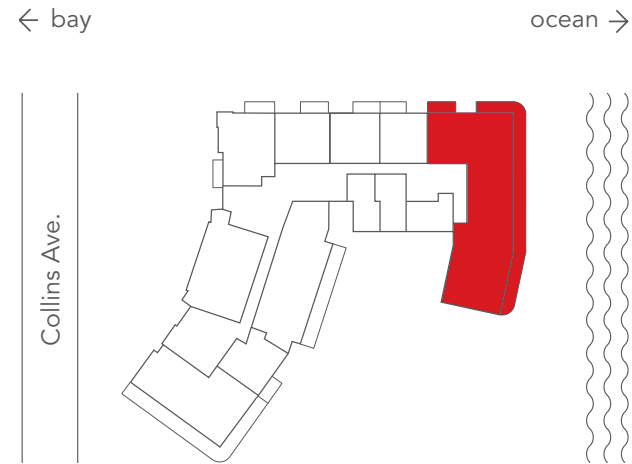

FAENA FOUR BEDROOM SUITE